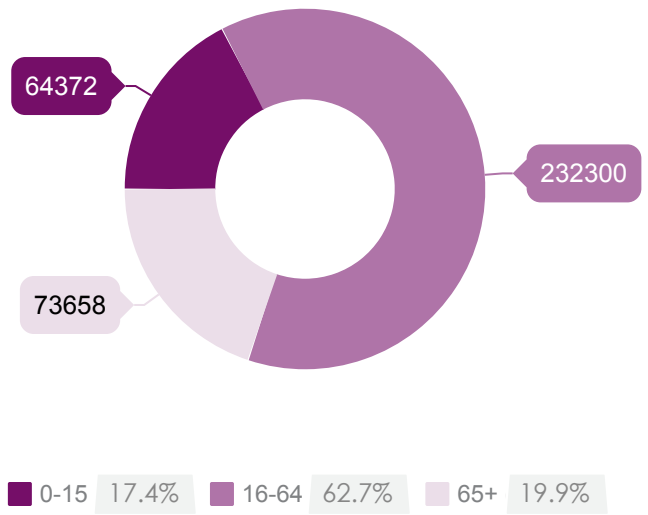

Fife 2016 Population Estimates

Fife's Current Population

Males and Females

Age Distribution

Fife Partnership Strengthening Fife's Future

Published by KnowFife Partnership Hub using KnowFife Dataset Population Mid Year Estimates see <http://knowfife.fife.gov.uk>

Fife's Population over 10 Years - Growing and Ageing

Population Age Groups | 2007

Population Age Groups | 2016

% Change 2007 - 2016

Trend over 10 Years

Fife Partnership Strengthening Fife's Future

Published by KnowFife Partnership Hub using KnowFife Dataset Population Mid Year Estimates see <http://knowfife.fife.gov.uk>