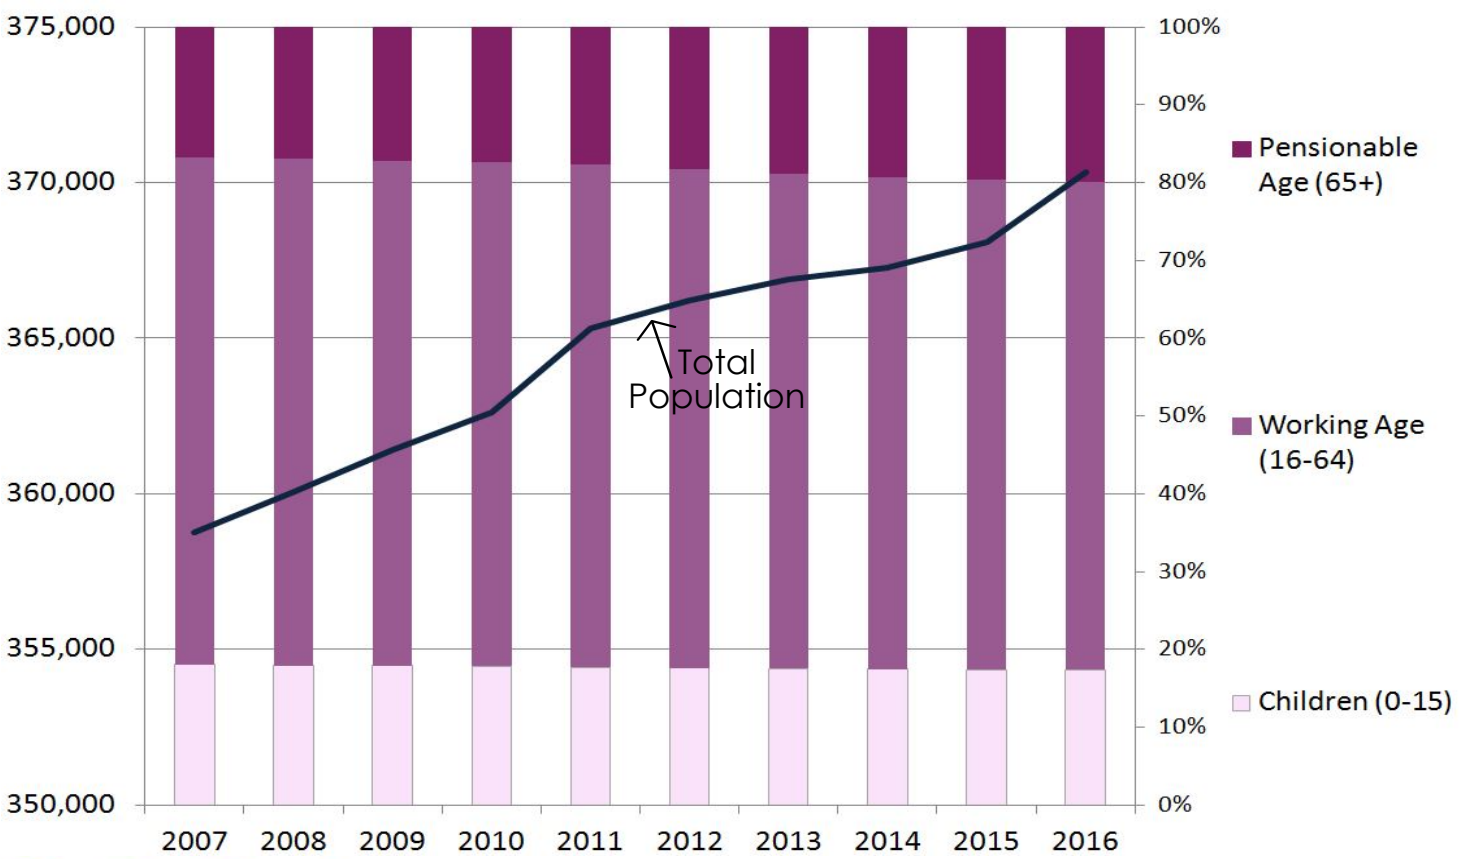

Fife 2016 Population Estimates

Fife's Current Population

Males and Females

Age Distribution

Fife Partnership Strengthening Fife's Future

Published by KnowFife Partnership Hub using KnowFife Dataset Population Mid Year Estimates see <http://knowfife.fife.gov.uk>

Fife's Population over 10 Years - Growing and Ageing

Population Age Groups | 2007

Population Age Groups | 2016

% Change 2007 - 2016

Trend over 10 Years

Fife Partnership Strengthening Fife's Future

Published by KnowFife Partnership Hub using KnowFife Dataset Population Mid Year Estimates see <http://knowfife.fife.gov.uk>