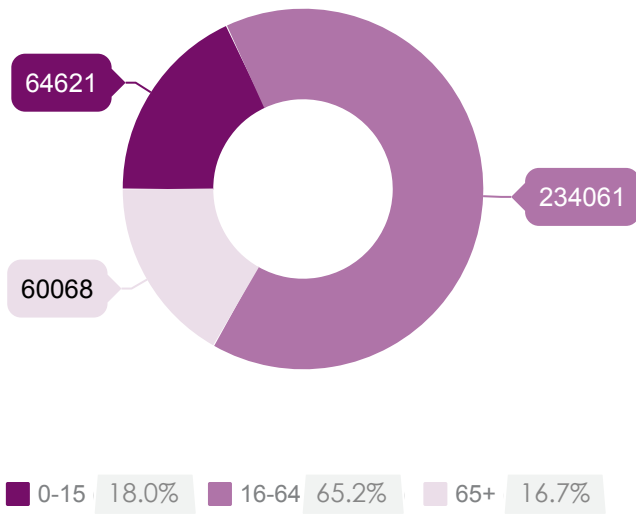

Fife 2016 Population Estimates

Fife's Current Population

Males and Females

Age Distribution

Fife Partnership Strengthening Fife's Future

Published by KnowFife Partnership Hub using KnowFife Dataset Population Mid Year Estimates see <http://knowfife.fife.gov.uk>

Fife's Population over 10 Years - Growing and Ageing

Population Age Groups | 2007

Population Age Groups | 2016

% Change 2007 - 2016

Trend over 10 Years

Fife Partnership Strengthening Fife's Future

Published by KnowFife Partnership Hub using KnowFife Dataset Population Mid Year Estimates see <http://knowfife.fife.gov.uk>