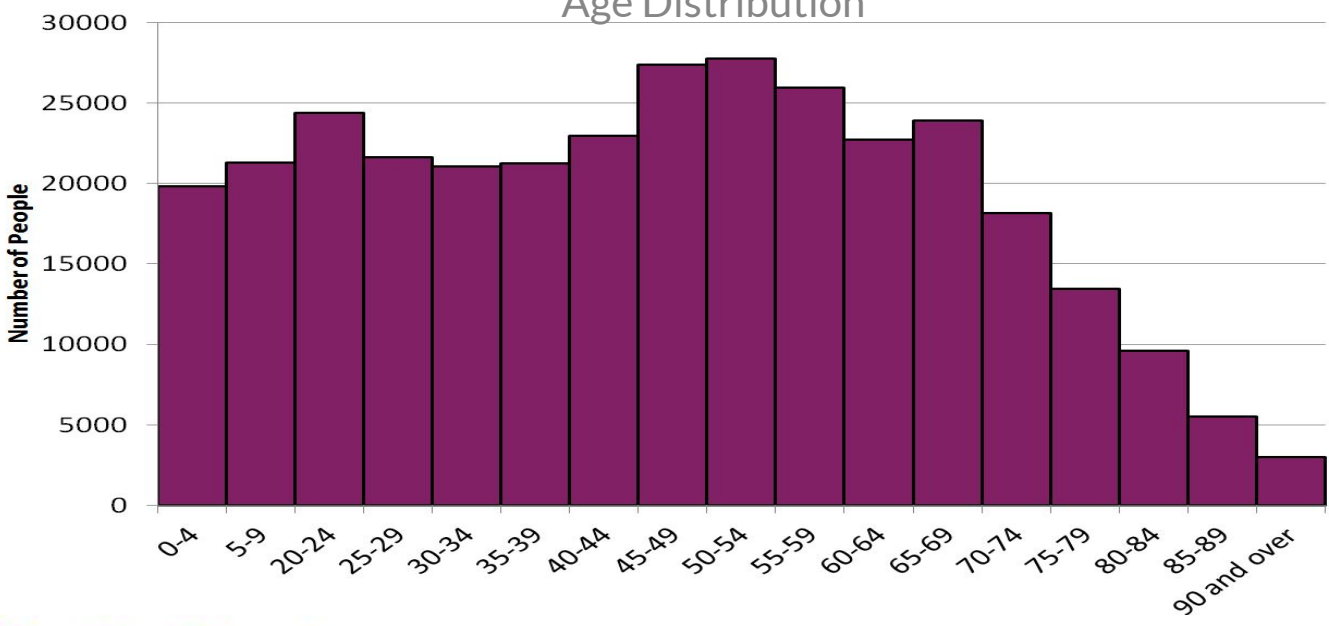

Fife 2016 Population Estimates

Fife's Current Population

Males and Females

Age Distribution

Fife Partnership Strengthening Fife's Future

Published by KnowFife Partnership Hub using KnowFife Dataset Population Mid Year Estimates see <http://knowfife.fife.gov.uk>

Fife's Population over 10 Years - Growing and Ageing

Population Age Groups | 2007

Population Age Groups | 2016

% Change 2007 - 2016

Trend over 10 Years

Fife Partnership Strengthening Fife's Future

Published by KnowFife Partnership Hub using KnowFife Dataset Population Mid Year Estimates see <http://knowfife.fife.gov.uk>