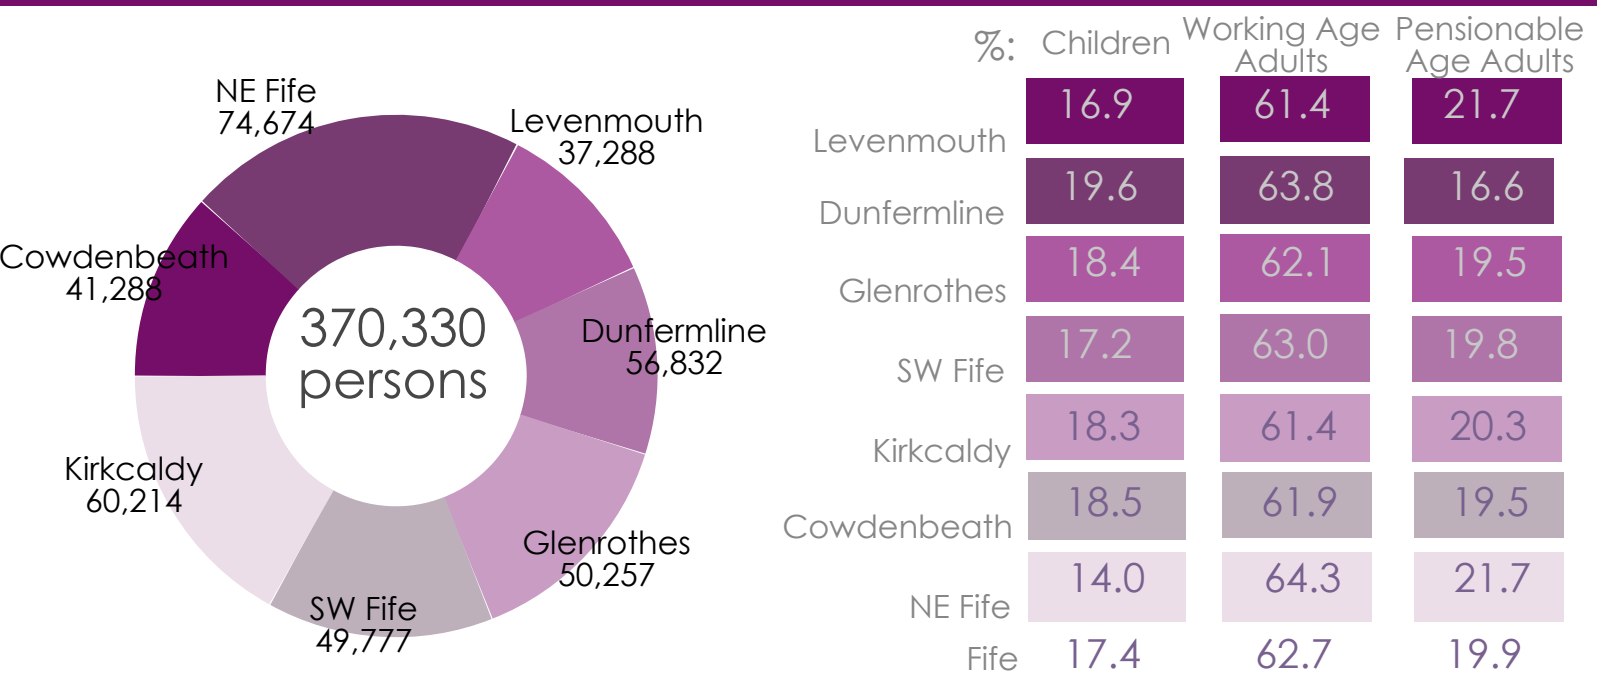

Fife 2016 Population Estimates

Fife's Current Population

Males and Females

Age Distribution

Fife Partnership Strengthening Fife's Future

Published by KnowFife Partnership Hub using KnowFife Dataset Population Mid Year Estimates see <http://knowfife.fife.gov.uk>

Fife's Population over 10 Years - Growing and Ageing

Population Age Groups | 2007

Population Age Groups | 2016

% Change 2007 - 2016

Trend over 10 Years

Fife Partnership Strengthening Fife's Future

Published by KnowFife Partnership Hub using KnowFife Dataset Population Mid Year Estimates see <http://knowfife.fife.gov.uk>