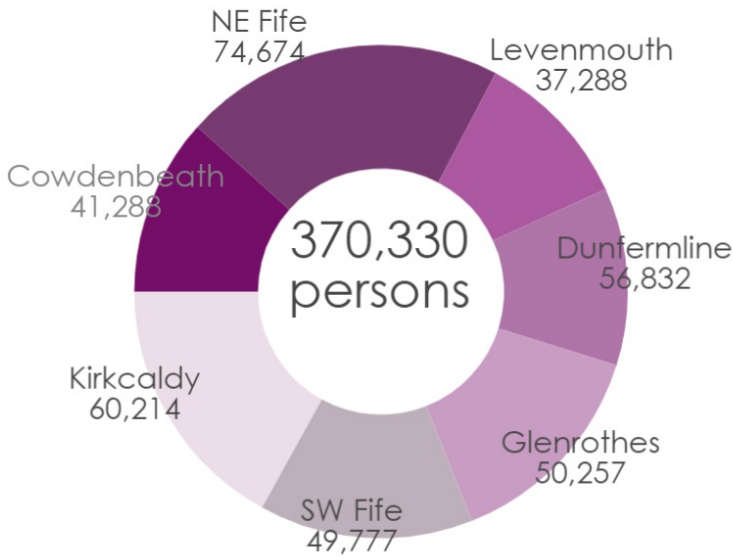

Fife 2016 Population Estimates

Fife's Current Population

	%: Children	Working Age Adults	Pensionable Age Adults
Levenmouth	16.9	61.4	21.7
Dunfermline	19.6	63.8	16.6
Glenrothes	18.4	62.1	19.5
SW Fife	17.2	63.0	19.8
Kirkcaldy	18.3	61.4	20.3
Cowdenbeath	18.5	61.9	19.5
NE Fife	14.0	64.3	21.7
Fife	17.4	64.6	19.9

Males and Females

Age Distribution

Fife's Population over 10 Years - Growing and Ageing

Population Age Groups | 2007

Population Age Groups | 2016

0-15 18.0% 16-64 65.2% 65+ 16.7%

0-15 17.4% 16-64 62.7% 65+ 19.9%