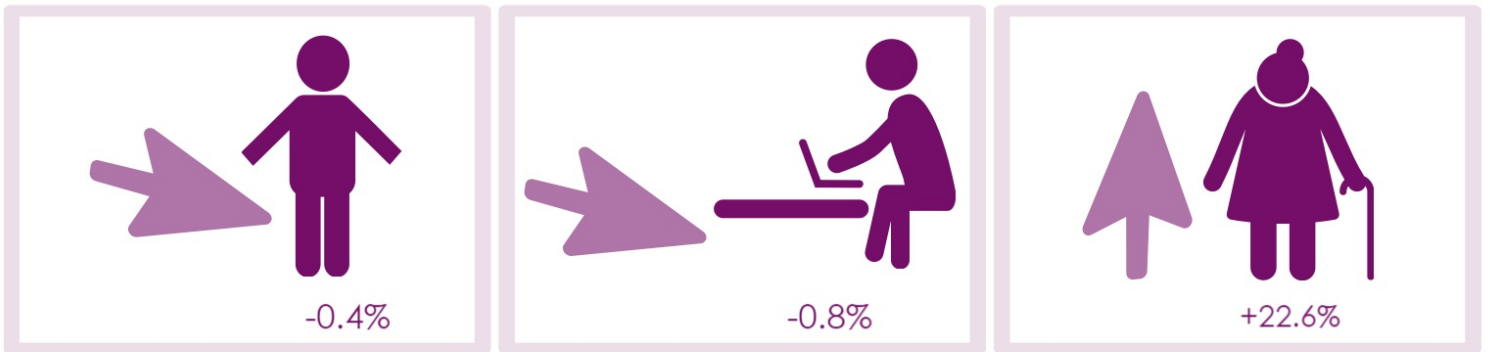

% Change 2007 - 2016